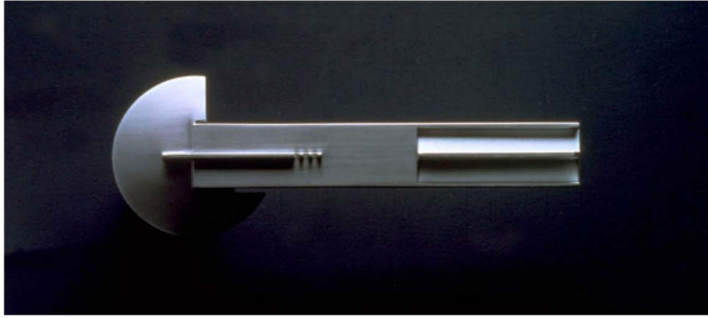

George Ranalli DESIGNS
DOOR GEMS

Billing Information

Company

Contact

Address

City

State ZIP/ Postal Code

Country

Phone

Fax

E-mail Address

Shipping Information (If different from billing)

Company

Contact

Address

City

State ZIP/ Postal Code

Country

Phone

Fax

E-mail Address

Select Shipping Method*

1. ☐ Standard (5-7 Days)   ☐ Express (1-3 Days)
2. ☐ Next Day Air   ☐ Overnight

*Note: All our museum quality Door Gems are cast to order.
Please allow 8-10 weeks for delivery.

**Note: In order to provide you with the lowest shipping rate possible, we ask that you email us the completed form, having specified desired quantity and shipping method, so that the appropriate shipping cost can be determined.

Item	Price And Description
GRD-L1	Lock-it Set: ..... $ 195.00 * 1 Right Hand Lever Handle * 1 Left Hand Lever Handle * 2 Rosette Sets * 1 Baldwin 5510-264 Lever Latch Mechanism
GRD-L1D	Lock-it Dummy Set: ..... $ 175.00 * 1 Right Hand Lever Handle * 1 Left Hand Lever Handle * 2 Rosette Sets

Item	Quantity		Unit Price		Amount
GRD-L1	____	X	$ 195.00	=	____
GRD-L1D	____	X	$ 175.00	=	____
Sub-Total 1				=	____

Tax (NYS Only) @ 8.5%	____
Sub-Total 2	____
Shipping Charge**	____
Grand Total	____

Fax form to (212) 255-1049

[Print and Fax](#)